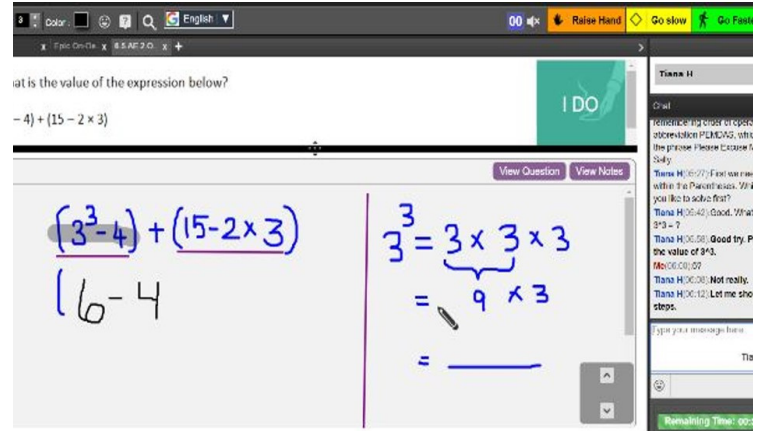

You can participate in **FREE FEV Tutor live 1:1 Tutoring Instruction!**

Intro to f e v tutor

FEV Tutor takes a creative approach to delivering students the 1-on-1 support they need to grow academically. Students work with their tutor using a two-way synchronous whiteboard with various learning style options to support academic achievement.